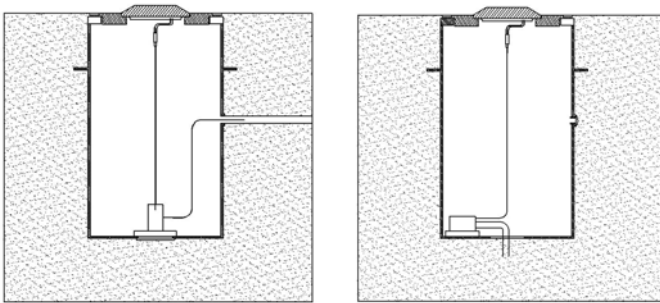

CABLE ACCES :

- 2 side Access at 90° (with compression glands)
- One Access Ø100 on the bottom