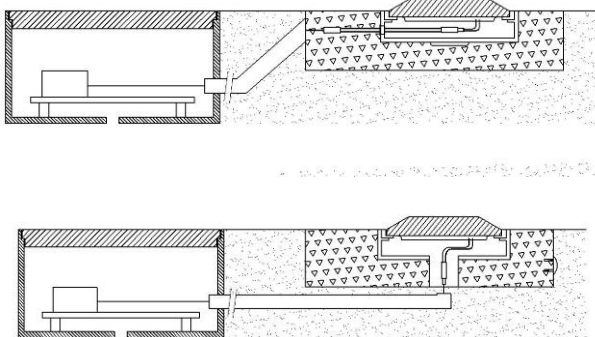

### CABLE ACCESS :

- 2 side Access at 90° (with compression glands)
- One Access Ø100 on the bottom

**Standards FAA L-868**