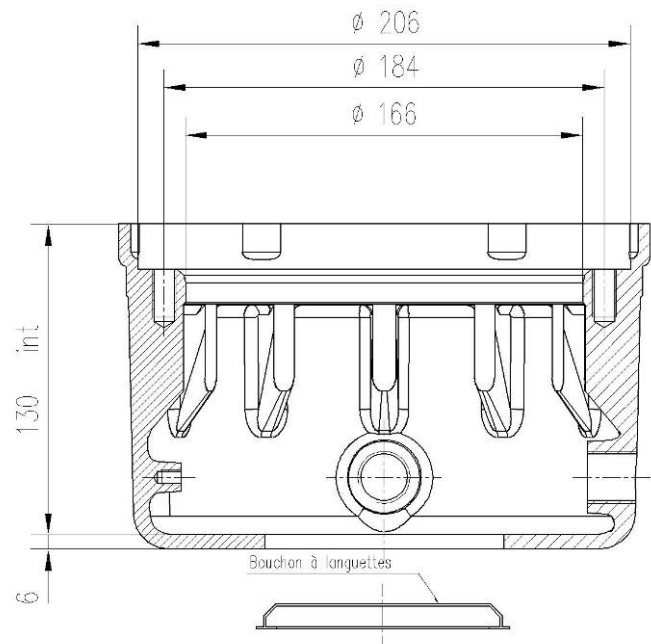

## SHORT CAN

8 " HT 130 mm FOR FAA LIGHTS

### PART LIST :

- Aluminium Can
- Mounting Stud
- Safety Stud
- Compression Gland Ø16
- Cap Ø16
- Cap Ø100mm

### CABLE ACCESS :

- 2 side Access at 90° (with compression glands)
- One Access Ø100 on the bottom

**Standards FAA L-868**

## BASE CAN WITH ADJUSTABLE HEIGHT 12 " FOR FAA LIGHTS From 102 to 249 mm