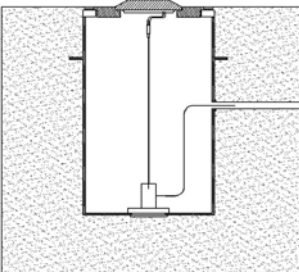

### CABLE ACCES :

- 2 side Access at 90° (with compression glands)
- One Access Ø100 on the bottom

**BASE CAN WITH ADJUSTABLE HEIGHT**  
**16 " FOR FAA LIGHTS**  
**From : 138 to 750 mm**

PART LIST :

- Hot dip Galvanized steel Can
- Sub-assembly ring
- O-ring
- Compression Gland Ø16
- Cap Ø16
- Cap Ø100mm
- Screw M10