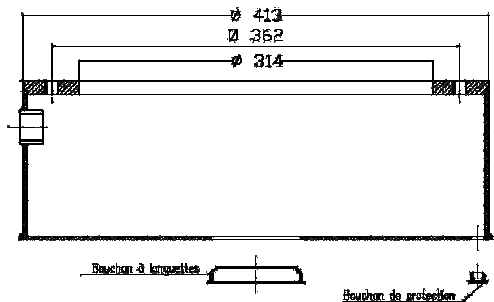

ACCES :

- Deux sorties latérales à 80° équipées de presse étoupe
- Une sortie Ø100 sur le fond

Standards FAA L-868

PINON SAS: 16, Rue du Vexin – 78250 Hardricourt- France
Direction Commerciale: Vincent Pic-Paris: Cell: 06 60 37 79 06
Email: vpicparis@pinon.fr