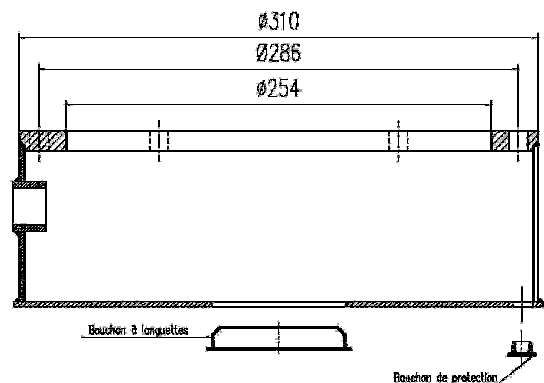

### CABLE ACCESS :

- 2 side Access at 90° (with compression glands)
- One Access Ø100 on the bottom

**Standards FAA L-868**

## BASE CAN WITH ADJUSTABLE HEIGHT 12 " FOR FAA LIGHTS From 102 to 249 mm

### CABLE ACCES :

- 2 side Access at 90° (with compression glands)
- One Access Ø100 on the bottom