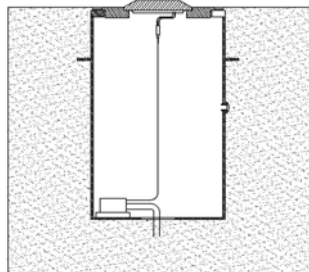

**BASE CAN WITH ADJUSTABLE HEIGHT**  
**16 " FOR FAA LIGHTS**  
**From : 138 to 750 mm**

PART LIST :

- Hot dip Galvanized steel Can
- Sub-assembly ring
- O-ring
- Compression Gland Ø16
- Cap Ø16
- Cap Ø100mm
- Screw M10